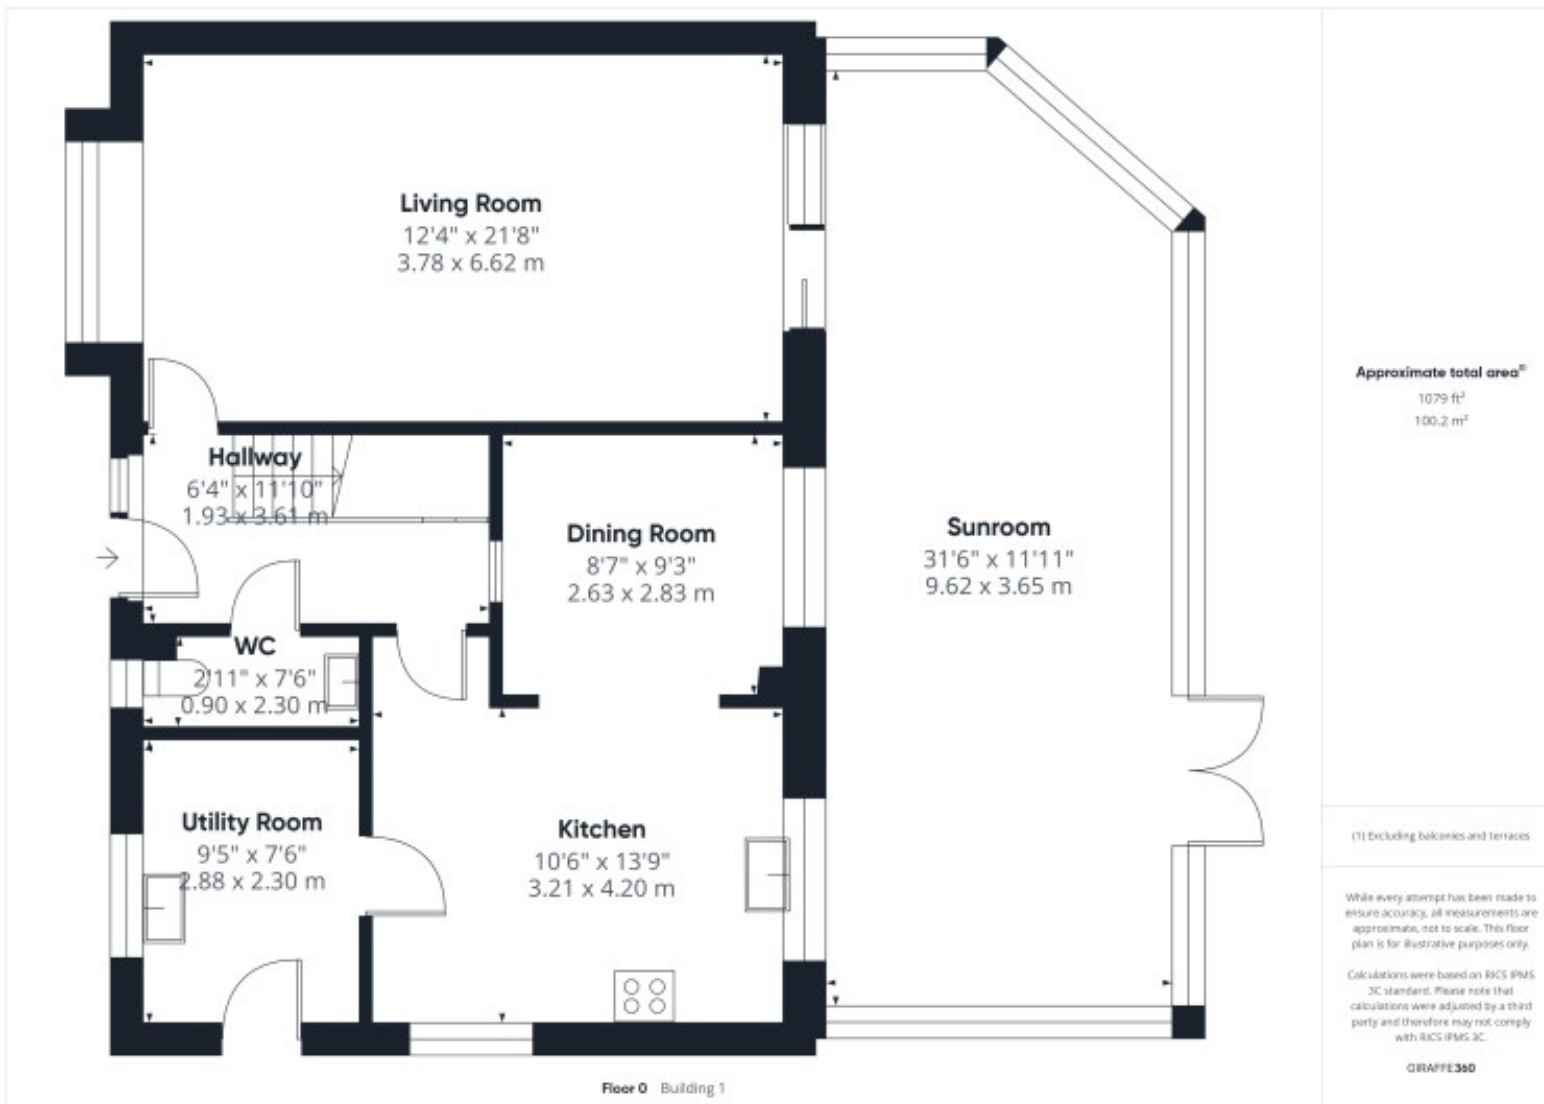

5 Bed
House - Detached
located in Ackworth

Guide Price £595,000

DIRECTIONS

CONTACT

148 Southgate
Pontefract
West Yorkshire
WF8 1QT

E: info@logicrealestate.co.uk
T: 01977 700595