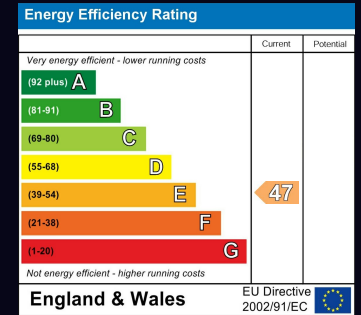

LOGIC

REAL ESTATE

Connecting People & Property

Putting the

2 Bed
Bungalow -
Detached
located in
Knottingley

£260,000

Wrights Lane
Cridling Stubbs
Knottingley
WF11 0AS

CONTACT